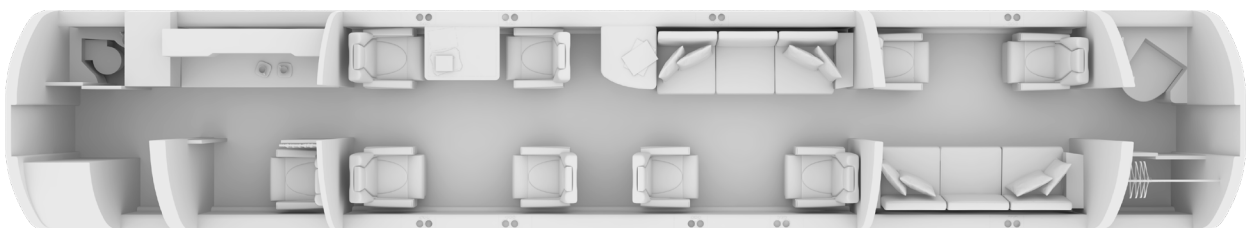

EQUIPMENT

DVD Player	Yes
Wifi	Yes - at additional cost
Satphone	Yes
Iphone/Ipad	No
Galley	Oven, Microwave, Coffee maker