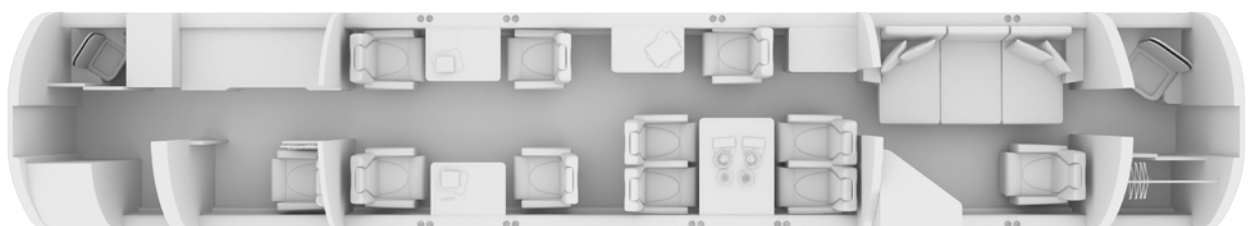

BOMBARDIER GLOBAL EXPRESS XRS LX-ZED

CABIN

Crew	2 Pilots - 1 Flight Attendant
Crew rest	Yes
Bed capacity	2 single - 2 double
Lavatory	FWD + AFT
Pets allowed	Upon request

DIMENSIONS

Max. length	14.74 m	48 ft 4 in
Max. width	2.49 m	8 ft 17 in
Max. height	1.91 m	6 ft 3 in

EQUIPMENT

CD-DVD	Yes
Wifi	Yes - at additional cost
Satphone	Yes
Galley	Fully equipped
Other	Aircraft has 12 seats but only 10 can be used if beds are set.

BOMBARDIER GLOBAL EXPRESS XRS LX-ZED