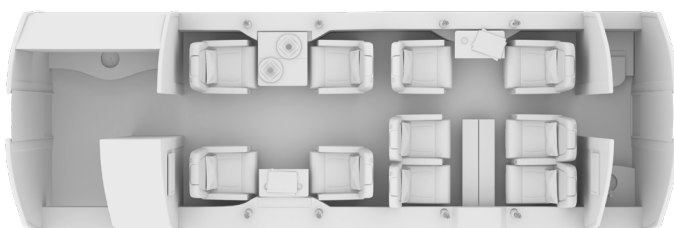

GLOBAL JET

DASSAULT FALCON 2000LX LX-EVM

10 pax

Up to 10* suitcases
3.79 m³ - 134 ft³
*depending on size of suitcases

4000 nm*
*depending on pax, load and winds

CABIN

YOM	2009 Ref. 2020
Crew	2 Pilots 1 Flight Attendant
Crew rest	No
Bed capacity	3 single - 1 double
Lavatory	AFT
Pets allowed	Yes

DIMENSIONS

Cabin length	7.97 m	26 ft 2 in
Cabin width	2.34 m	7 ft 8 in
Cabin height	1.88 m	6 ft 2 in

EQUIPMENT

On demand Stage Video	1000 films, musique & series / possibility to plug clients device
Wifi	Yes (Ka band / fast Wifi) - at additional cost
Satphone	Yes
iPhone / iPad	Yes
Galley	Fully equipped
Other	Completely refurbished 2020 (carpentry, leather seats, carpet, new LED lighting system, new entertainment system, exterior paint); DVD Player

[Click here](#)