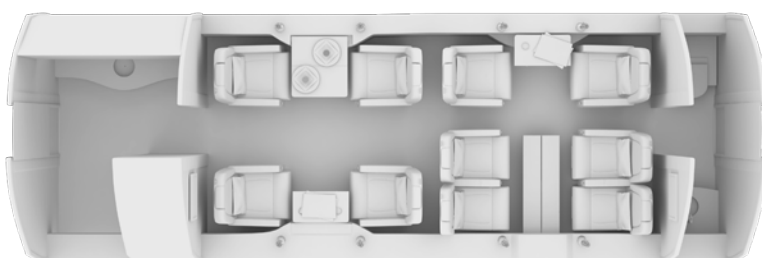

EQUIPMENT

CD-DVD	Yes
Wifi	Yes (Kaband) - at additional cost
Satphone	Yes
Iphone/Ipad	iPads Pro (3) + iPads (3)
Galley	Microwave Oven; Nespresso Machine; High Temperature Oven
Other	BOSE noise cancellation headphones; A large customized Backgammon table is also available