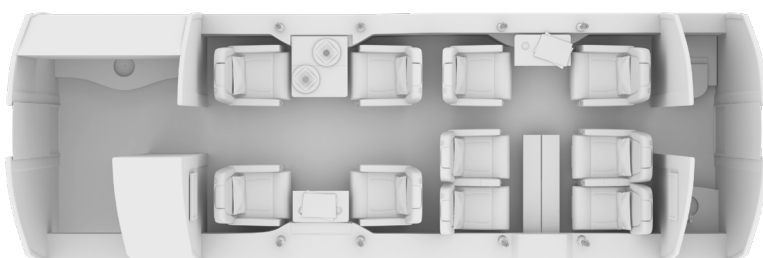

EQUIPMENT

CD-DVD Player	Yes
Wifi	Yes (Kaband) - at additional cost
Satphone	Yes
Iphone/Ipad	iPads Pro (3) + iPads (3)
Galley	Microwave Oven; Nespresso Machine; High Temperature Oven
Other	BOSE noise cancellation headphones; A large customized Backgammon table is also available