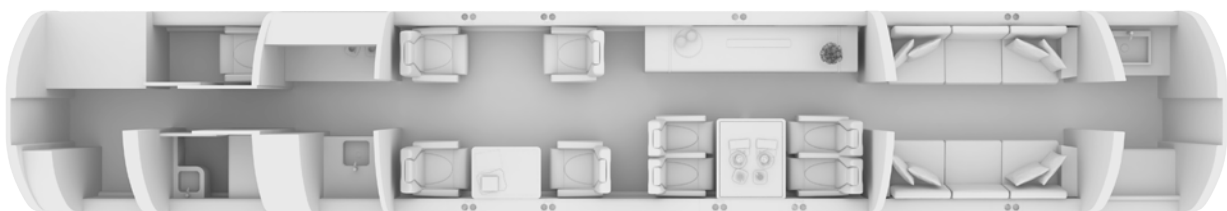

EQUIPMENT

CD-DVD	Yes
Wifi	Yes - At additional cost
Satphone	Yes
Iphone/Ipad	Yes
Galley	Microwave, Oven, Freezer, American Coffee Maker
Other features	VIP Seats include massage program; Noise canceling headsets