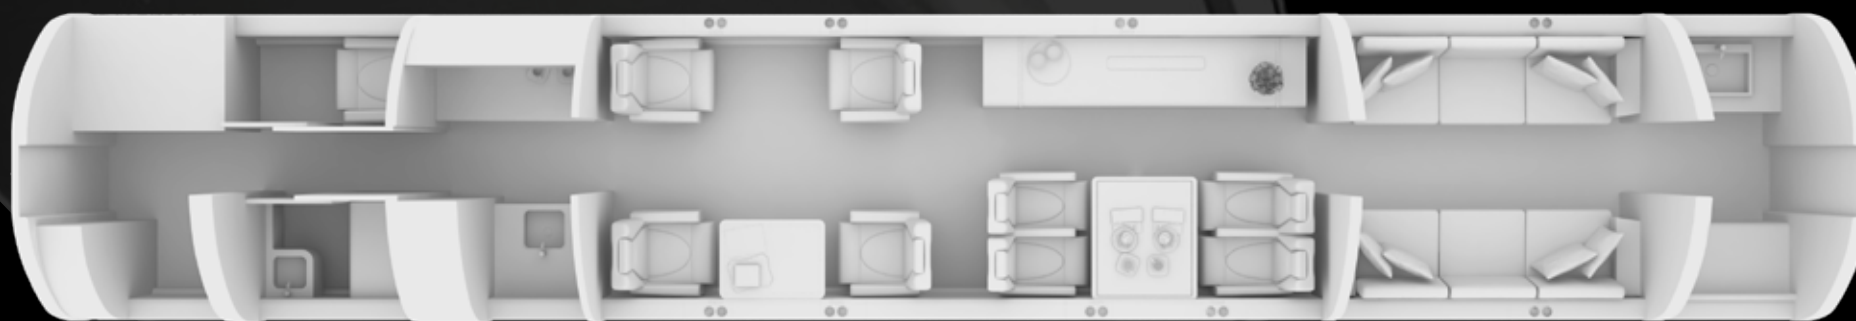

GULFSTREAM 650

SERIAL NUMBER 6095

FLOOR PLAN DAY